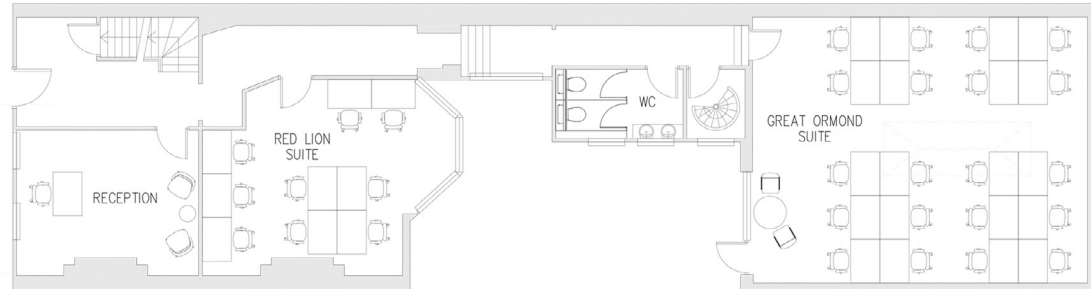

“

Two spacious, elegant Georgian terraces where your business can happily grow – our Southampton Place office spaces have a fresh, contemporary feel in a beautiful part of London

”

THE BOUTIQUE COLLECTION

Floor plans

LG

G

1

2

3

THE BOUTIQUE COLLECTION

Choose your workspace