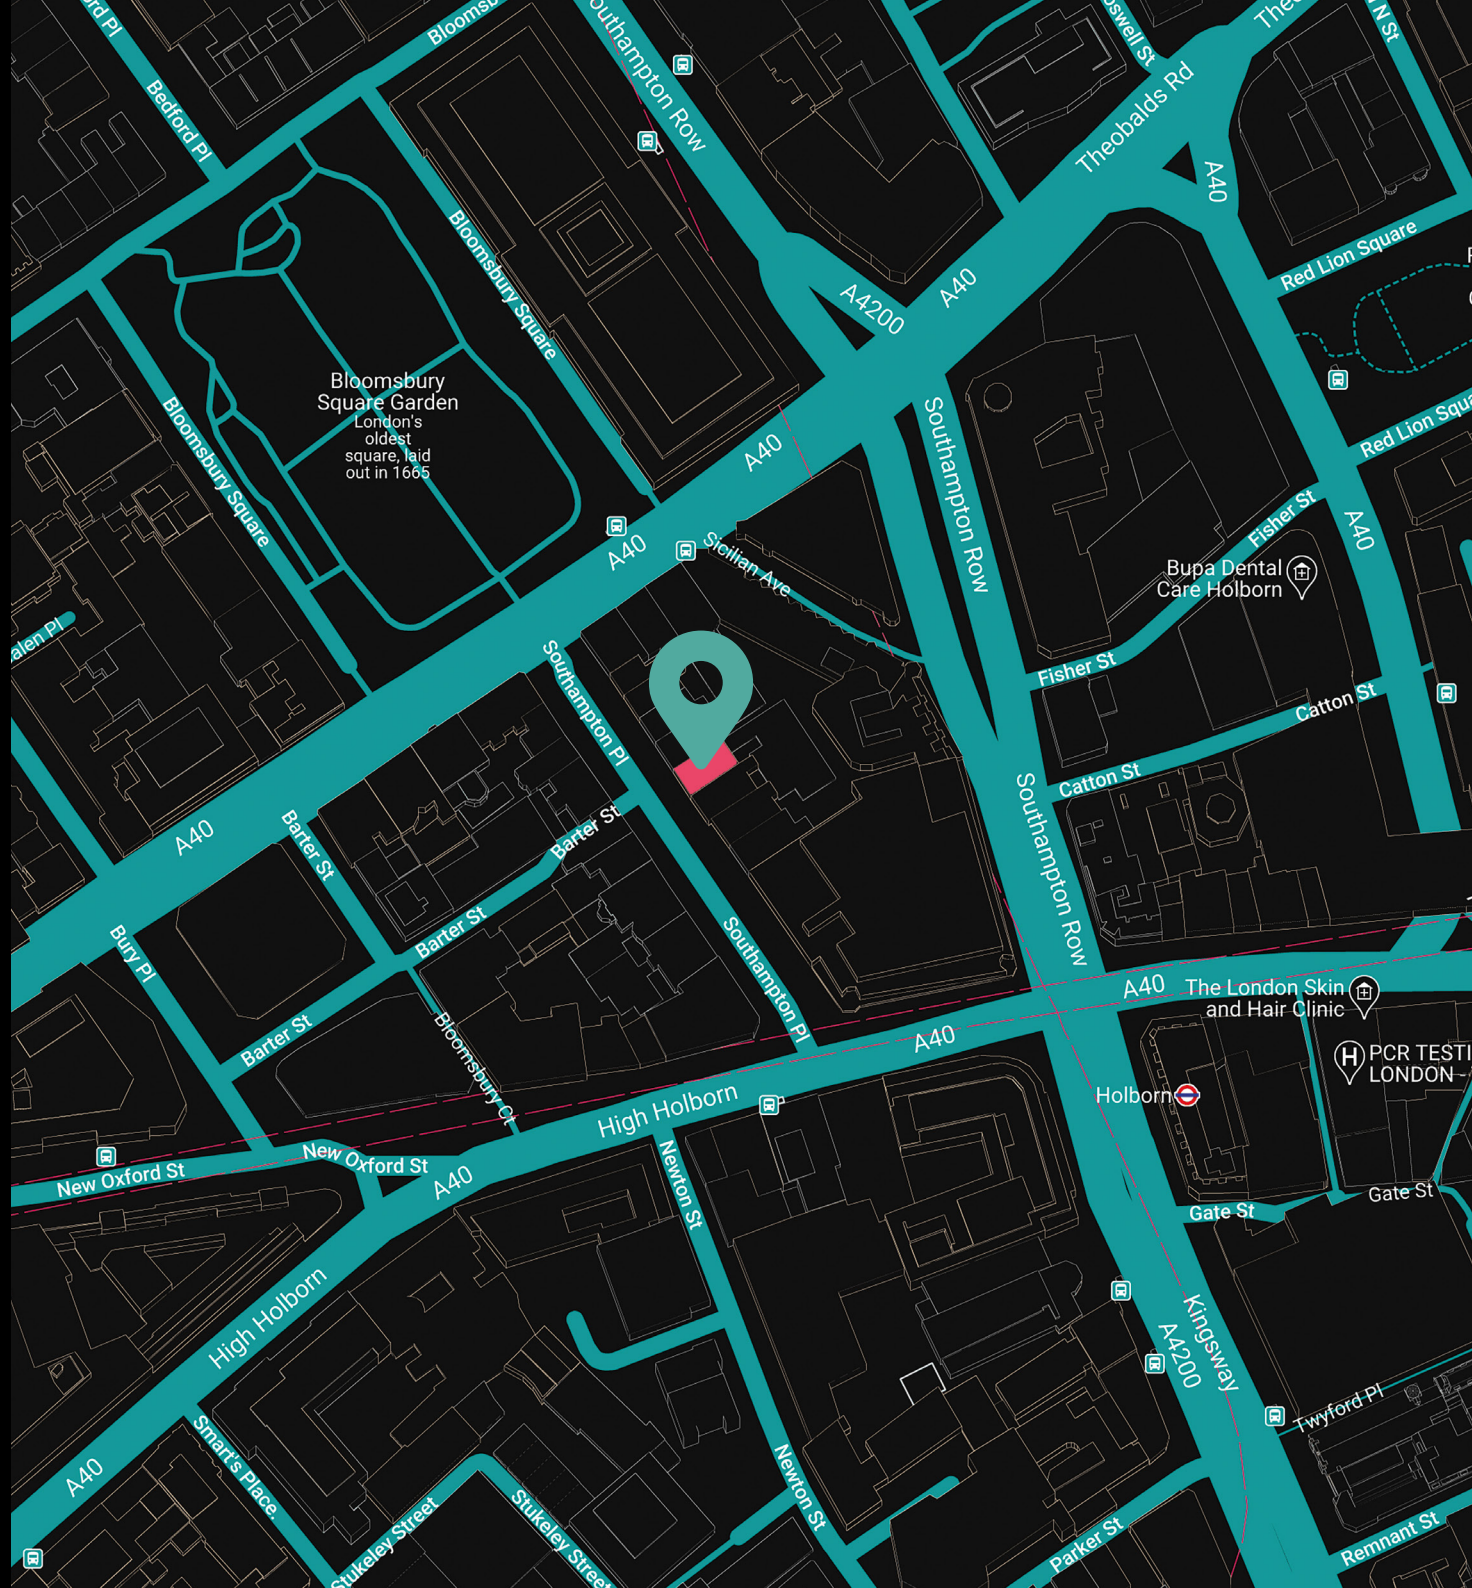

THE BOUTIQUE COLLECTION

Map location

LOCATION

5 & 23 Southampton Place
London
WC1A 2DA

Our Southampton Place properties sit opposite each other on a beautiful Holborn street of Georgian terraces.

Their central location makes them extremely easy to reach from elsewhere in London, with Holborn, Tottenham Court Road, and Russel Square underground stations all within walking distance. There's also a Santander bicycle docking station on Southampton Place, catering for cycling commuters.